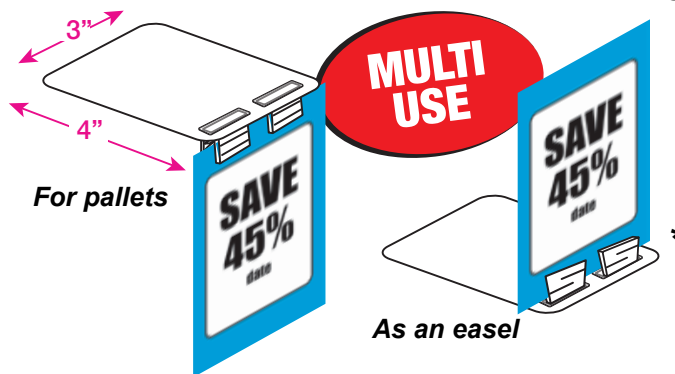

Many sizes available

Creates visible display on two sides

Flexible, durable, and strong

Neat and clean appearance

Quick to insert and change signage

1 PIECE TRIANGLE SIGN HOLDER FOR PALLETS

Many sizes available

Creates visible display on three sides

Easy to assemble

Ships flat

PALLET SIGN GRIPPER

For gripping signs onto pallet face

Firmly grips paper, cardstock, or plastic sleeves